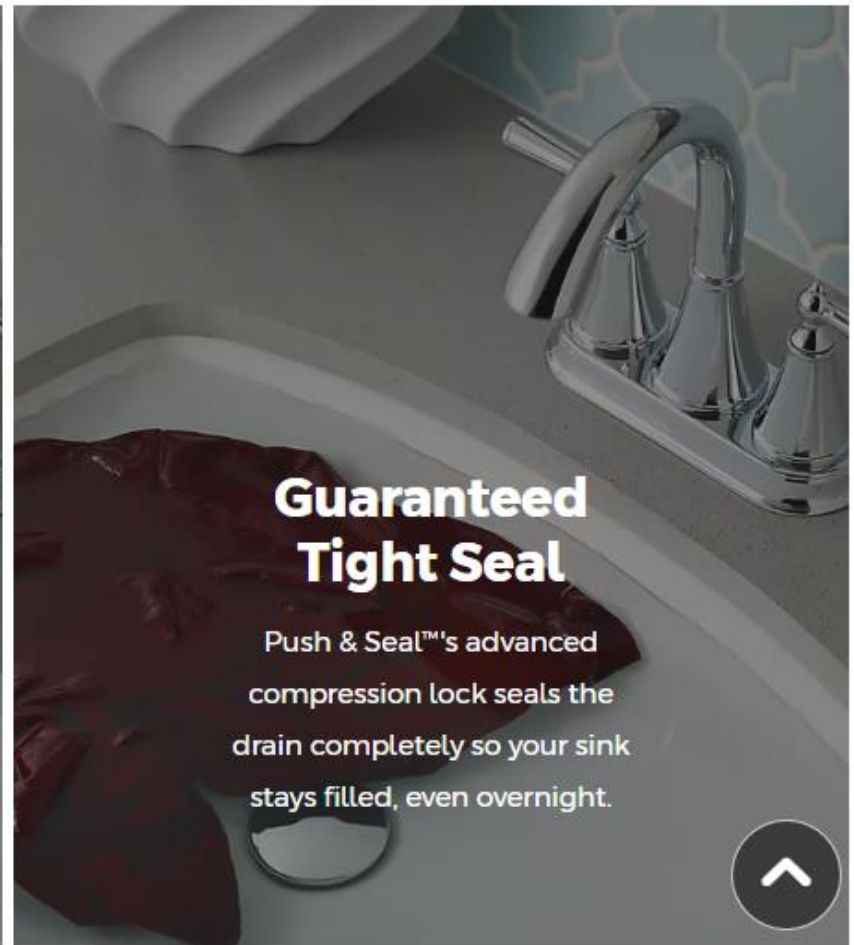

Guaranteed Tight Seal

Push & Seal™'s advanced compression lock seals the drain completely so your sink stays filled, even overnight.